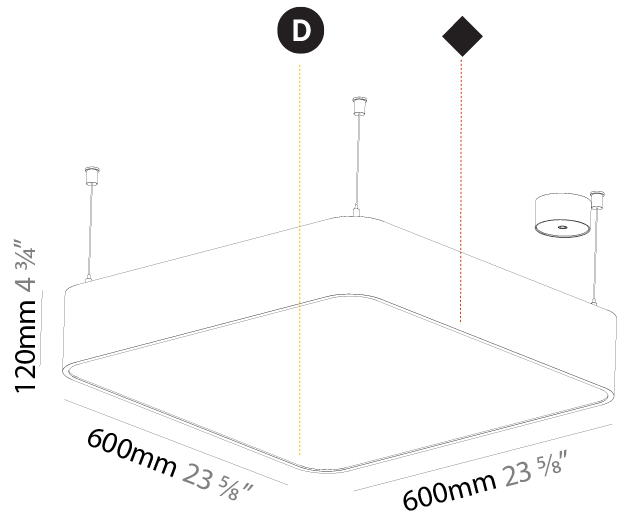

GENERAL

Series: Smoothy
Subseries: Smoothy Standard
Brand: Prolicht
Division: Architectural
Mounting Type: Suspension
Mounting Location: Ceiling
Subcategory: Ambient

PHYSICAL

Shape: Square
Length (mm): 600
Length (in): 23 5/8
Width (mm): 600
Width (in): 23 5/8
Height (mm): 120
Height (in): 4 3/4
Max. Overall Height (mm): 2120mm / 83-7/16
Max. Overall Height (in): 83 7/16
Light Distribution: Direct
Weight (kg): 10.86
Weight (lbs): 23.94
Diffuser: PMMA - Opal or Micro-Prism
Fixture Finish: SSR / BKV / CWI / CRY / HAB / LAG / UFT / ITA / RUA / RUR / MIC / FTG / MYG / TWT / LOD / PUS / FRO / FUP / KIA / POP / BLS / SPG / MEY / GOH / GUM / CHC / COM / ABZ / JAG / OBR / MOS / ROR
Fixture Material: Extruded Aluminum / Steel
Cable Details: 2000mm / 78 3/4"

ELECTRICAL

Lamp Type: LED (Zhaga Standard)
Input Wattage (W): 50
Total Output Wattage (W): 45
Dimming: Non-Dimmable
Driver Included: Yes
Driver Location: Integrated
Driver Type: Constant Current - Universal
Driver Class: Class 2
Input Voltage (V): 120 - 277
Constant Current (MA): 350
Upon Request: (Not included - see components) Integral: 0-10Vdc dimming / Phase dimming 120Vac only

LED

Color Temperature (°K): 3000 / 3500 / 4000
Max. Delivered Lumen (lm): 5520 / 5606 / 5720
CRI: >80 CRI
Efficiency (%): 82.7
Lamp Life (hrs): 50000

OPTICAL

RATINGS AND CERTIFICATIONS

Certified By: Certified for North American Standards
IP rating: IP20